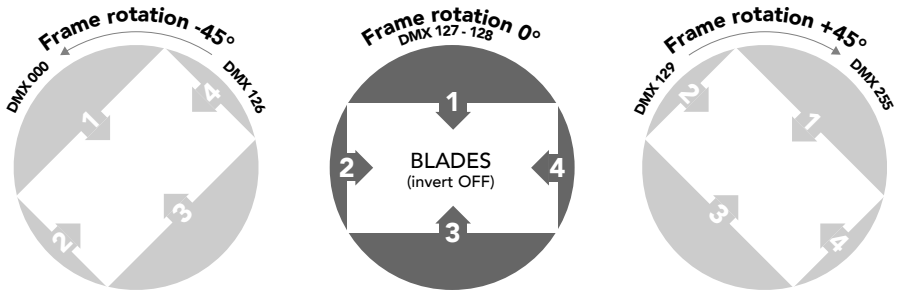

DMX CHARTS

RDM Personality ID List

ID	DMX Mode	Footprint
1	STANDARD	38
2	EXTENDED	42

RDM Model ID

0xA035

PAN/TILT POSITION RELATED TO DMX VALUES

Home position set to STANDARD

Pan = 128
Tilt = 0

Pan = 128
Tilt = 128

Pan = 128
Tilt = 255

Tilt movement range: 260°
Pan movement range: 540°

Pan = 0
Tilt = 42

Pan = 128
Tilt = 42

Pan = 255
Tilt = 42

BLADES BEHAVIOUR

Check Below image for all the informations about the profile module

PROJECTION ON THE WALL

Fixture with
CUSTOM HOME POSITION
and PAN/TILT channels @
PAN @50% - DMX128
TILT @ 84% - DMX 214

Fixture with
STANDARD HOME POSITION
and PAN/TILT channels @
PAN @50% - DMX 172
TILT @ 84% - DMX 214

FOCUS TRACKING

This function provides auto-adjustment of the focus during the zoom movement:

1. Select the function to be tracked via channel 35/39 ("Focus Tracking").
2. Focus the selected function at a narrow zoom (**NOTE: the zoom value must be less than 135**).
3. As you adjust the zoom, the focus will automatically follow, keeping the projection focused.
4. If you select a different function via channel 35/39 ("Focus Tracking"), the focus will automatically adjust to track the new selection.