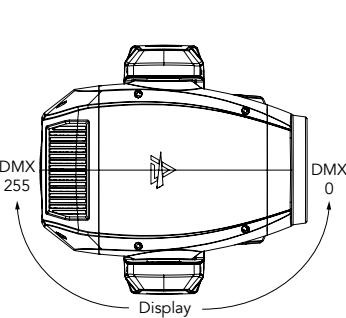

DMX CHARTS

RDM Personality ID List

ID	DMX Mode	Footprint
1	STANDARD	38
2	EXTENDED	42

RDM Model ID

0xA035

PAN/TILT POSITION RELATED TO DMX VALUES

Home position set to STANDARD

Pan = 128
Tilt = 0

Pan = 128
Tilt = 128

Pan = 128
Tilt = 255

Tilt movement range: 260°
Pan movement range: 540°

Pan = 0
Tilt = 42

Pan = 128
Tilt = 42

Pan = 255
Tilt = 42

BLADES BEHAVIOUR

Check Below image for all the informations about the profile module

PROJECTION ON THE WALL

Fixture with
CUSTOM HOME POSITION
and PAN/TILT channels @
PAN @50% - DMX128
TILT @ 84% - DMX 214

Fixture with
STANDARD HOME POSITION
and PAN/TILT channels @
PAN @50% - DMX 172
TILT @ 84% - DMX 214

FOCUS TRACKING

This function provides auto-adjustment of the focus during the zoom movement:

1. Select the function to be tracked via channel 35/39 ("Focus Tracking").
2. Focus the selected function at a narrow zoom (**NOTE: the zoom value must be less than 135**).
3. As you adjust the zoom, the focus will automatically follow, keeping the projection focused.
4. If you select a different function via channel 35/39 ("Focus Tracking"), the focus will automatically adjust to track the new selection.