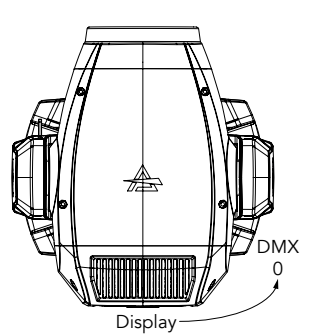

DMX CHARTS

RDM Personality ID List

ID	DMX Mode	Footprint
1	STANDARD	38
2	EXTENDED	42

RDM Model ID

0xA035

PAN/TILT POSITION RELATED TO DMX VALUES

Home position set to STANDARD

Pan = 128
Tilt = 0

Pan = 128
Tilt = 128

Pan = 128
Tilt = 255

Tilt movement range: 260°
Pan movement range: 540°

Pan = 0
Tilt = 42

Pan = 128
Tilt = 42

Pan = 255
Tilt = 42

BLADES BEHAVIOUR

Check Below image for all the informations about the profile module

PROJECTION ON THE WALL

Fixture with
CUSTOM HOME POSITION
and PAN/TILT channels @
PAN @50% - DMX128
TILT @ 84% - DMX 214

Fixture with
STANDARD HOME POSITION
and PAN/TILT channels @
PAN @50% - DMX 172
TILT @ 84% - DMX 214

FOCUS TRACKING

This function provides auto-adjustment of the focus during the zoom movement:

1. Select the function to be tracked via channel 35/39 ("Focus Tracking").
2. Focus the selected function at a narrow zoom (**NOTE: the zoom value must be less than 135**).
3. As you adjust the zoom, the focus will automatically follow, keeping the projection focused.
4. If you select a different function via channel 35/39 ("Focus Tracking"), the focus will automatically adjust to track the new selection.