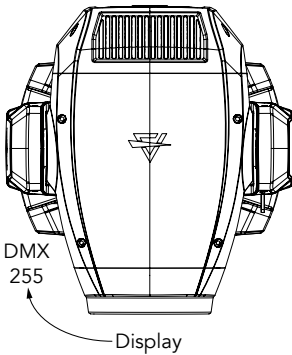

DMX CHARTS

RDM Personality ID List

ID	DMX Mode	Footprint
1	STANDARD	38
2	EXTENDED	42

RDM Model ID

0xA035

PAN/TILT POSITION RELATED TO DMX VALUES

Home position set to STANDARD

Pan = 128
Tilt = 0

Pan = 128
Tilt = 128

Pan = 128
Tilt = 255

Tilt movement range: 260°
Pan movement range: 540°

Pan = 0
Tilt = 42

Pan = 128
Tilt = 42

Pan = 255
Tilt = 42

BLADES BEHAVIOUR

Check Below image for all the informations about the profile module

PROJECTION ON THE WALL

Fixture with
CUSTOM HOME POSITION
and PAN/TILT channels @
PAN @50% - DMX128
TILT @ 84% - DMX 214

Fixture with
STANDARD HOME POSITION
and PAN/TILT channels @
PAN @50% - DMX 172
TILT @ 84% - DMX 214