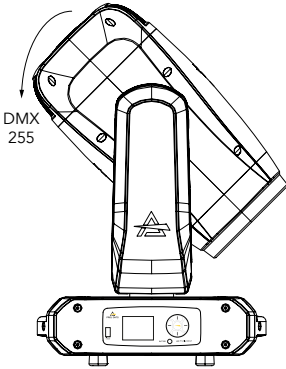

DMX CHARTS

RDM Personality ID List

ID	DMX Mode	Footprint
1	STANDARD	38
2	EXTENDED	42

RDM Model ID

0xA035

PAN/TILT POSITION RELATED TO DMX VALUES

Home position set to STANDARD

Pan = 128
Tilt = 0

Pan = 128
Tilt = 128

Pan = 128
Tilt = 255

Tilt movement range: 260°
Pan movement range: 540°

Pan = 0
Tilt = 42

Pan = 128
Tilt = 42

Pan = 255
Tilt = 42

BLADES BEHAVIOUR

Check Below image for all the informations about the profile module

PROJECTION ON THE WALL

Fixture with
CUSTOM HOME POSITION
and PAN/TILT channels @
PAN @50% - DMX128
TILT @ 84% - DMX 214

Fixture with
STANDARD HOME POSITION
and PAN/TILT channels @
PAN @50% - DMX 172
TILT @ 84% - DMX 214