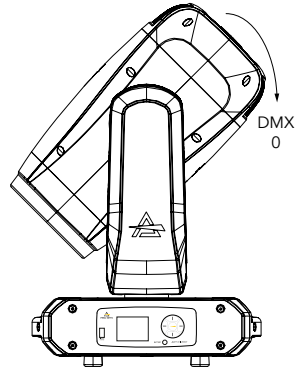

DMX CHARTS

RDM Personality ID List

ID	DMX Mode	Footprint
1	STANDARD	38
2	EXTENDED	42

RDM Model ID

0xA035

PAN/TILT POSITION RELATED TO DMX VALUES

Home position set to STANDARD

Pan = 128
Tilt = 0

Pan = 128
Tilt = 128

Pan = 128
Tilt = 255

Tilt movement range: 260°
Pan movement range: 540°

Pan = 0
Tilt = 42

Pan = 128
Tilt = 42

Pan = 255
Tilt = 42

BLADES BEHAVIOUR

Check Below image for all the informations about the profile module