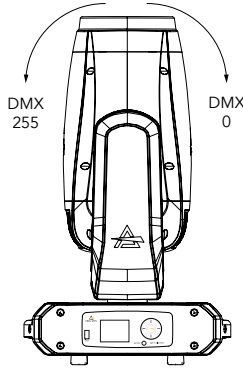

DMX CHARTS

RDM Personality ID List

ID	DMX Mode	Footprint
1	STANDARD	38
2	EXTENDED	42

RDM Model ID

0xA035

PAN/TILT POSITION RELATED TO DMX VALUES

Home position set to STANDARD

Pan = 128
Tilt = 0

Pan = 128
Tilt = 128

Pan = 128
Tilt = 255

Tilt movement range: 260°
Pan movement range: 540°

Pan = 0
Tilt = 42

Pan = 128
Tilt = 42

Pan = 255
Tilt = 42

BLADES BEHAVIOUR

Check Below image for all the informations about the profile module

PROJECTION ON THE WALL

Fixture with
CUSTOM HOME POSITION
and PAN/TILT channels @
PAN @50% - DMX128
TILT @ 84% - DMX 214

Fixture with
STANDARD HOME POSITION
and PAN/TILT channels @
PAN @50% - DMX 172
TILT @ 84% - DMX 214