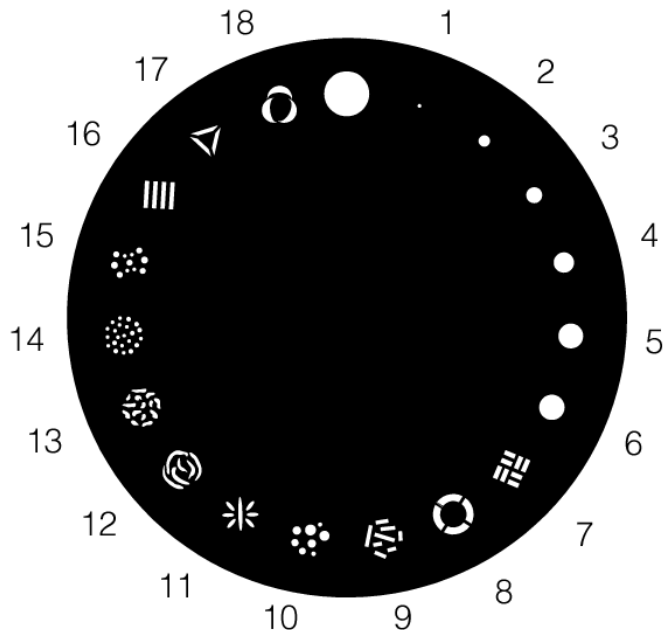

Channel	DMX Value	Function
10		STATIC GOBO WHEEL
	000 - 003	Empty position
	004 - 007	Gobo 1
	008 - 011	Gobo 2
	012 - 014	Gobo 3
	015 - 018	Gobo 4
	019 - 022	Gobo 5
	023 - 026	Gobo 6
	027 - 029	Gobo 7
	030 - 033	Gobo 8
	034 - 037	Gobo 9
	038 - 041	Gobo 10
	042 - 044	Gobo 11
	045 - 048	Gobo 12
	049 - 052	Gobo 13
	053 - 056	Gobo 14
	057 - 059	Gobo 15
	060 - 063	Gobo 16
	064 - 067	Gobo 17
	068 - 071	Gobo 18
	072 - 113	Linear CW from slow to fast
	114 - 117	Stop
	118 - 159	Linear CCW from slow to fast
	160 - 165	Gobo 1 shakes from slow to fast
	166 - 170	Gobo 2 shakes from slow to fast
	171 - 175	Gobo 3 shakes from slow to fast
	176 - 181	Gobo 4 shakes from slow to fast ...
	182 - 186	Gobo 5 shakes from slow to fast ...
	187 - 191	Gobo 6 shakes from slow to fast ...
	192 - 196	Gobo 7 shakes from slow to fast ...
197 - 202	Gobo 8 shakes from slow to fast ...	
203 - 207	Gobo 9 shakes from slow to fast ...	
208 - 212	Gobo 10 shakes from slow to fast ...	
213 - 218	Gobo 11 shakes from slow to fast ...	
219 - 223	Gobo 12 shakes from slow to fast ...	
224 - 228	Gobo 13 shakes from slow to fast ...	
229 - 233	Gobo 14 shakes from slow to fast ...	
234 - 239	Gobo 15 shakes from slow to fast ...	
240 - 244	Gobo 16 shakes from slow to fast ...	
245 - 249	Gobo 17 shakes from slow to fast ...	
250 - 255	Gobo 18 shakes from slow to fast ...