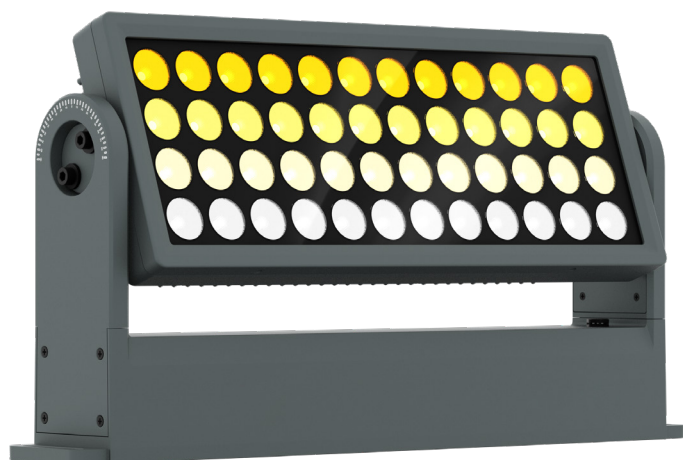

ArcPod 48Q

48x10W RGBW/FC outdoor IP66 LED wash light for exterior installations

ORDER CODE: **ARCP0D48Q**

ArcPod 48Q is a compact high-power exterior wash light featuring an outstanding brightness of 23'000 lumens. It is equipped with 48x10W RGBW / FC LEDs, delivering a limitless reproduction of colours and whites. **ArcPod 48Q** is designed slim and fanless, and it's completed by a wide selection of available optics, making the ArcPod 48Q an incredibly flexible and versatile device for any outdoor install.

MAIN FEATURES

- 48x10W RGBW / FC LEDs delivering 23'000 lumens
- LED emitters controllable in 4 sections
- Compact form factor and fanless

TECHNICAL SPECIFICATION

LIGHT SOURCE

- Source: 48x10W RGBW / FC LEDs
- Luminous flux: (10°) 18'421 lm; (15°) 22'977 lm; (25°) 20'741 lm; (45°) 16'408lm @full
- Lux: (10°) 37'370 lx; (15°) 30'888 lx; (25°) 12'884 lx; (45°) 2'739lx @3 m full
- Lux: (10°) 13'453 lx; (15°) 11'120 lx; (25°) 4'638 lx; (45°) 986lx @5 m full
- Source life expectancy: > 50.000 hrs (L70B10 @Ta 25° C / 77° F)

OPTICS

- Beam angle: 15°
- Field angle: 27°
- Additional optics: 10° - 25° - 45° (optional)

COLOUR SYSTEM

- Colour mixing: RGBW / FC
- CCT: CCT control through dedicated DMX channel
- White presets: 2.800 K ~ 10.000K
- Colour wheel: virtual colour wheel with macros
- Macros: several pre-built macros with adjustable speed

DYNAMIC EFFECTS

- FX generator: up to 4 linear controllable sections
- Static mode: selection of static colour

BODY

- Tilt angle: 0 ~ 130° with manual regulation
- Body: sturdy die-cast aluminium body
- Body colour: RAL 7012