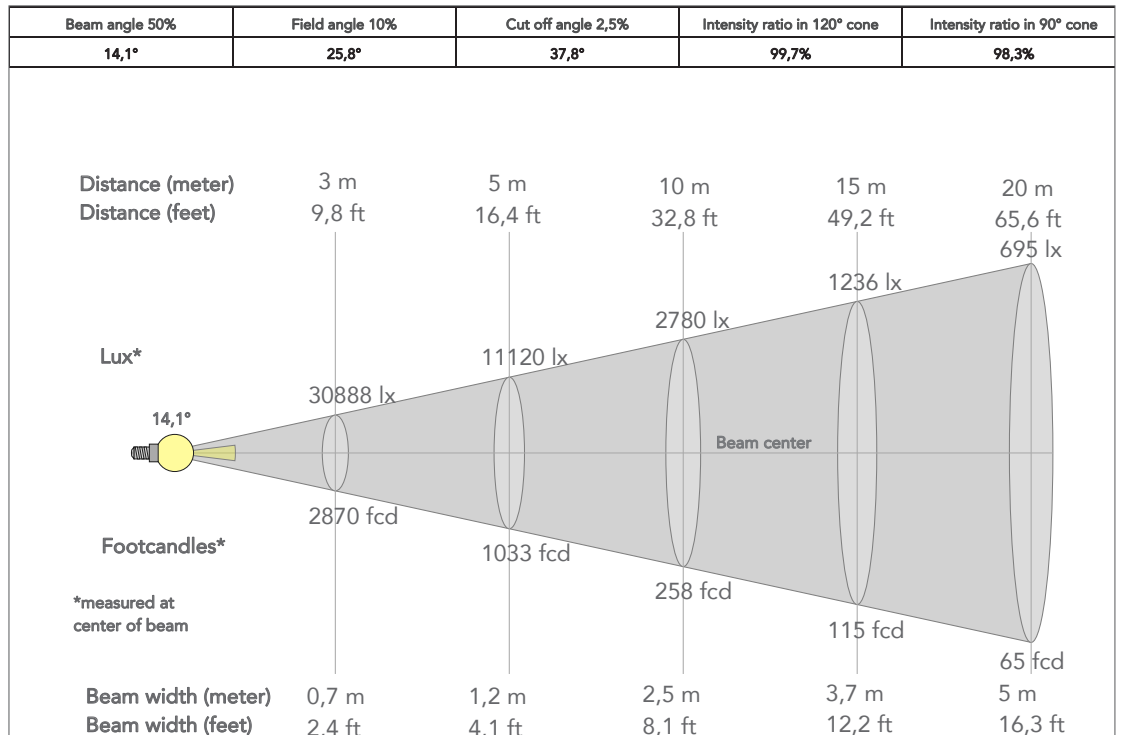

MAIN FEATURES

- 48x10W RGBW / FC LEDs delivering 23'000 lumens
- LED emitters controllable in 4 sections
- Compact form factor and fanless

TECHNICAL SPECIFICATION

LIGHT SOURCE

- Source: 48x10W RGBW / FC LEDs
- Luminous flux: (10°) 18'421 lm; (15°) 22'977 lm; (25°) 20'741 lm; (45°) 16'408lm @full
- Lux: (10°) 37'370 lx; (15°) 30'888 lx; (25°) 12'884 lx; (45°) 2'739lx @3 m full
- Lux: (10°) 13'453 lx; (15°) 11'120 lx; (25°) 4'638 lx; (45°) 986lx @5 m full
- Source life expectancy: > 50.000 hrs (L70B10 @Ta 25° C / 77° F)

PHYSICAL

- IP rating: 66 for outdoor installations
- IK rating: 08
- Cooling: passive cooling and fan-free
- Adaptors: XLR and Schuko 16A adaptors included
- Signal connection: moulded IP signal IN/OUT connectors
- Power connection: moulded IP power IN/OUT connectors
- Dimensions (WxHxD): 584x304x93mm
- Weight: 14kg

PRESET FULL ON

Beam angle 50%:15°

PRESET FULL ON

Beam angle 50%: 45°

TECHICAL DRAWINGS

For more product info and downloads visit our website