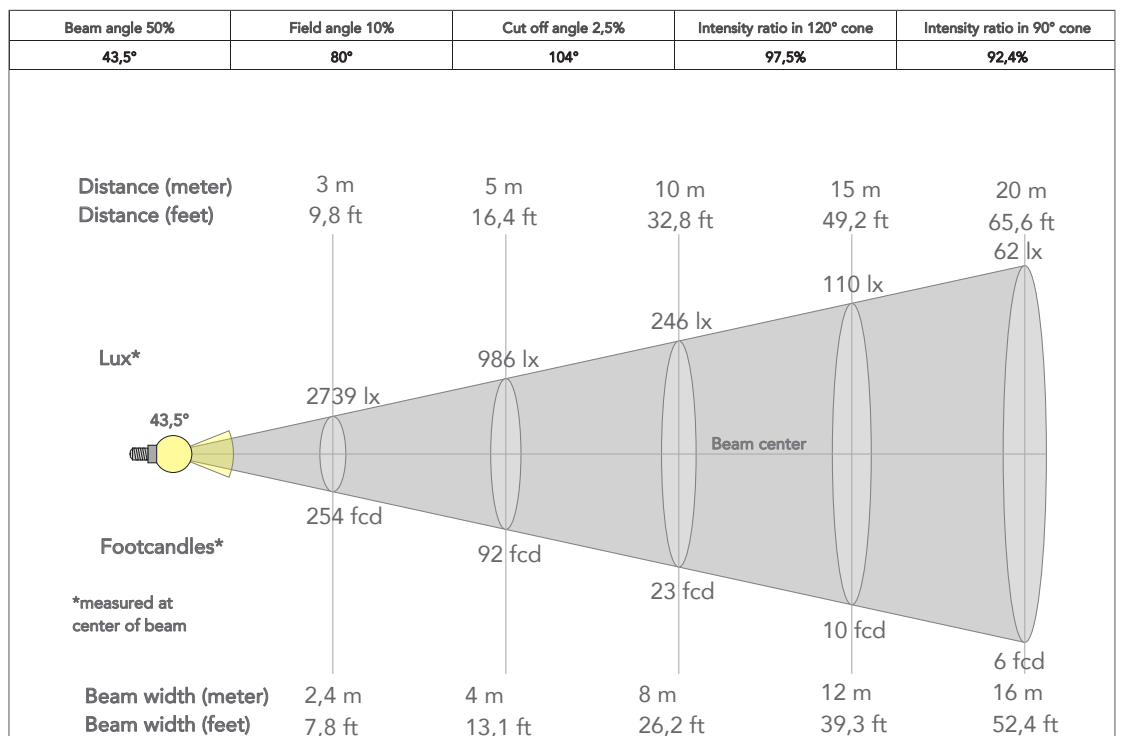

PHYSICAL

- IP rating: 66 for outdoor installations
- IK rating: 08
- Cooling: passive cooling and fan-free
- Adaptors: XLR and Schuko 16A adaptors included
- Signal connection: moulded IP signal IN/OUT connectors
- Power connection: moulded IP power IN/OUT connectors
- Dimensions (WxHxD): 584x304x93mm
- Weight: 14kg

ACCESSORIES & RELATED PRODUCTS

- | | | | |
|---|--|-----------------------|--|
| ▪ C6002B | Slim aluminum clamp, 200kg loading, 48-51mm tubes, M10 bolt, Black | ▪ S48QBD | Black barn door 4 directional flaps to adjust the light beam, SOLAR4Q,ARCP0D48Q |
| ▪ FCLA48Q | Flight case for 6 pcs of ARCP0D48Q | ▪ DATAMASTER | RDM/DMX tool,cable tester, 5p XLR connectors,pouch, charging cable, XLR adaptors |
| ▪ RSR0630B | Steel security cable for hanging bodies, inox steel shackle, L=60 cm, black | ▪ AWEXAC1L03/05/10/20 | IP67 power extension cable for outdoor architectural projectors, L.03/05/10/20 m |
| ▪ A48QFILTER20 30/40/60/80 | 20°/30°/40°/60°/80° symmetric light diffusion filter for ARCP0D48Q and ARCP0D96Q 15x44,7 cm | ▪ AWEXDC1L03/05/10/20 | IP67 DMX extension cable for outdoor architectural projectors, L.03/05/10/20 m |
| ▪ A48QFILTER1090/1060 3060/9010/6010/6030 | 10°x90°/10°x60°/30°x60°/90°x10°/60°x10°/60°x30° asymmetric light diffusion filter for ARCP0D48Q and ARCP0D96Q 15x44,7 cm | ▪ UPBOX1U | Firmware uploader kit, USB IN, 3pin XLR DMX OUT, USB OUT |
| ▪ S27QLENS10/15/25/45 | 10°/15°/25°/45° lens for SOLAR27Q, ARCP0D27Q, SOLAR48Q, ARCP0D48Q, ARCP0D15Q and ARCP0D96Q | | |

PRESET FULL ON

Beam angle 50%:15°

PRESET FULL ON

Beam angle 50%: 45°

TECHICAL DRAWINGS

For more product info and downloads visit our website