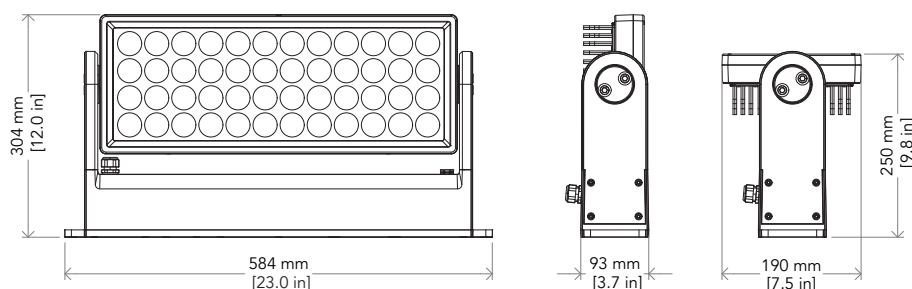

PHYSICAL

- IP rating: 66 for outdoor installations
- IK rating: 08
- Cooling: passive cooling and fan-free
- Adaptors: XLR and Schuko 16A adaptors included
- Signal connection: moulded IP signal IN/OUT connectors
- Power connection: moulded IP power IN/OUT connectors
- Dimensions (WxHxD): 584x304x93mm
- Weight: 14kg

ACCESSORIES & RELATED PRODUCTS

- | | | | |
|---|--|-----------------------|--|
| ▪ C6002B | Slim aluminum clamp, 200kg loading, 48-51mm tubes, M10 bolt, Black | ▪ S48QBD | Black barn door 4 directional flaps to adjust the light beam, SOLAR4Q,ARCP0D48Q |
| ▪ FCLA48Q | Flight case for 6 pcs of ARCP0D48Q | ▪ DATAMASTER | RDM/DMX tool,cable tester, 5p XLR connectors,pouch, charging cable, XLR adaptors |
| ▪ RSR0630B | Steel security cable for hanging bodies, inox steel shackle, L=60 cm, black | ▪ AWEXAC1L03/05/10/20 | IP67 power extension cable for outdoor architectural projectors, L.03/05/10/20 m |
| ▪ A48QFILTER20 30/40/60/80 | 20°/30°/40°/60°/80° symmetric light diffusion filter for ARCP0D48Q and ARCP0D96Q 15x44,7 cm | ▪ AWEXDC1L03/05/10/20 | IP67 DMX extension cable for outdoor architectural projectors, L.03/05/10/20 m |
| ▪ A48QFILTER1090/1060 3060/9010/6010/6030 | 10°x90°/10°x60°/30°x60°/90°x10°/60°x10°/60°x30° asymmetric light diffusion filter for ARCP0D48Q and ARCP0D96Q 15x44,7 cm | ▪ UPBOX1U | Firmware uploader kit, USB IN, 3pin XLR DMX OUT, USB OUT |
| ▪ S27QLENS10/15/25/45 | 10°/15°/25°/45° lens for SOLAR27Q, ARCP0D27Q, SOLAR48Q, ARCP0D48Q, ARCP0D15Q and ARCP0D96Q | | |

PRESET FULL ON

Beam angle 50%:15°

PRESET FULL ON

Beam angle 50%: 45°

TECHICAL DRAWINGS

For more product info and downloads visit our website